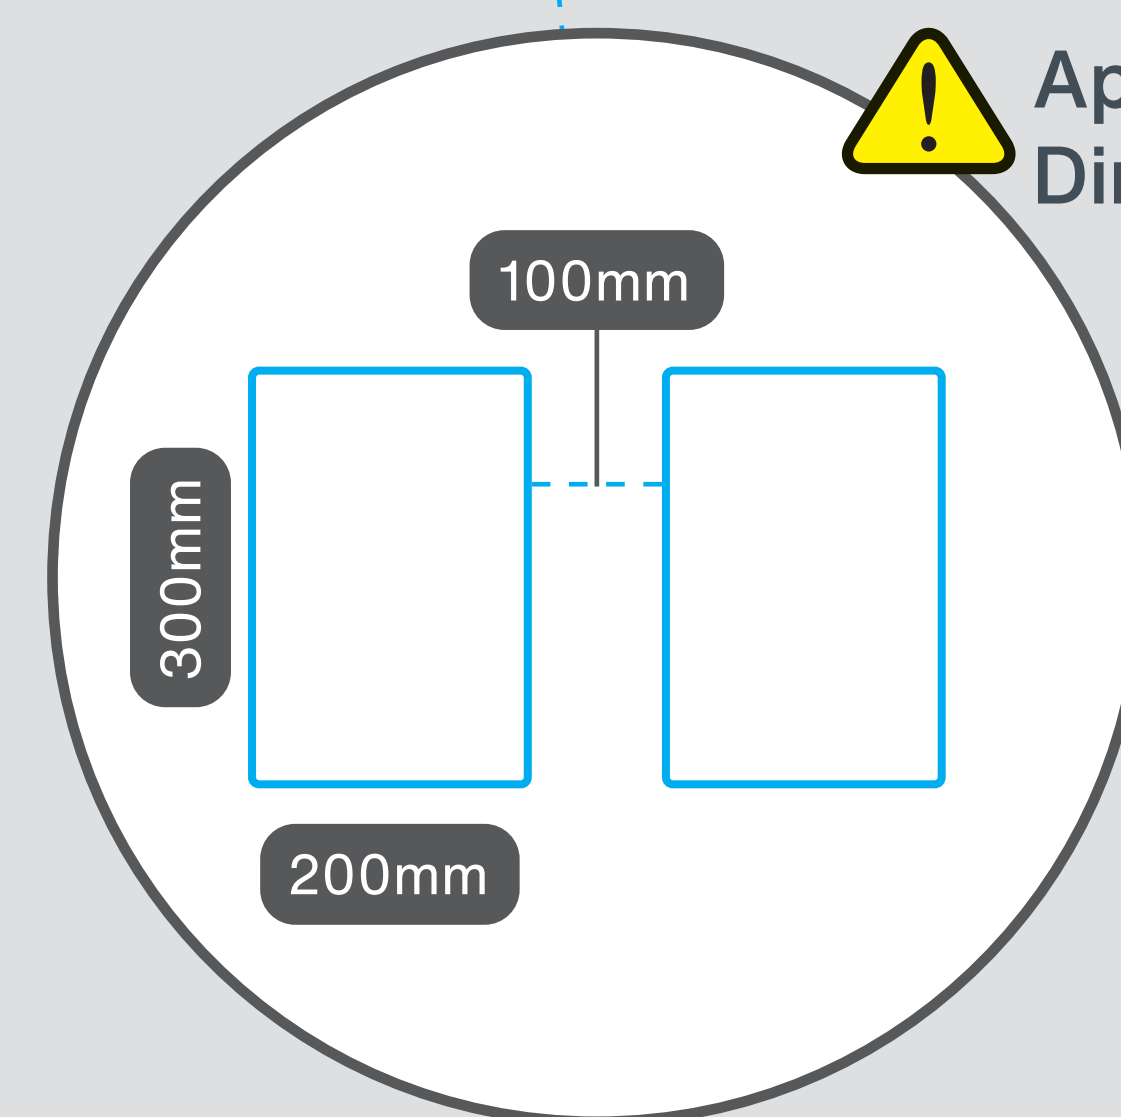

## Lower Fitting - Single Graphic

Media Screen vesa fitting options

Central Fitting

Lower Fitting

Aperture Dimensions

## Central Fitting - Double Graphic

Media Screen vesa fitting positions

Central Fitting

Lower Fitting

Aperture Dimensions

Media Screen vesa fitting options

Central Fitting

Lower Fitting

Aperture Dimensions

twist2