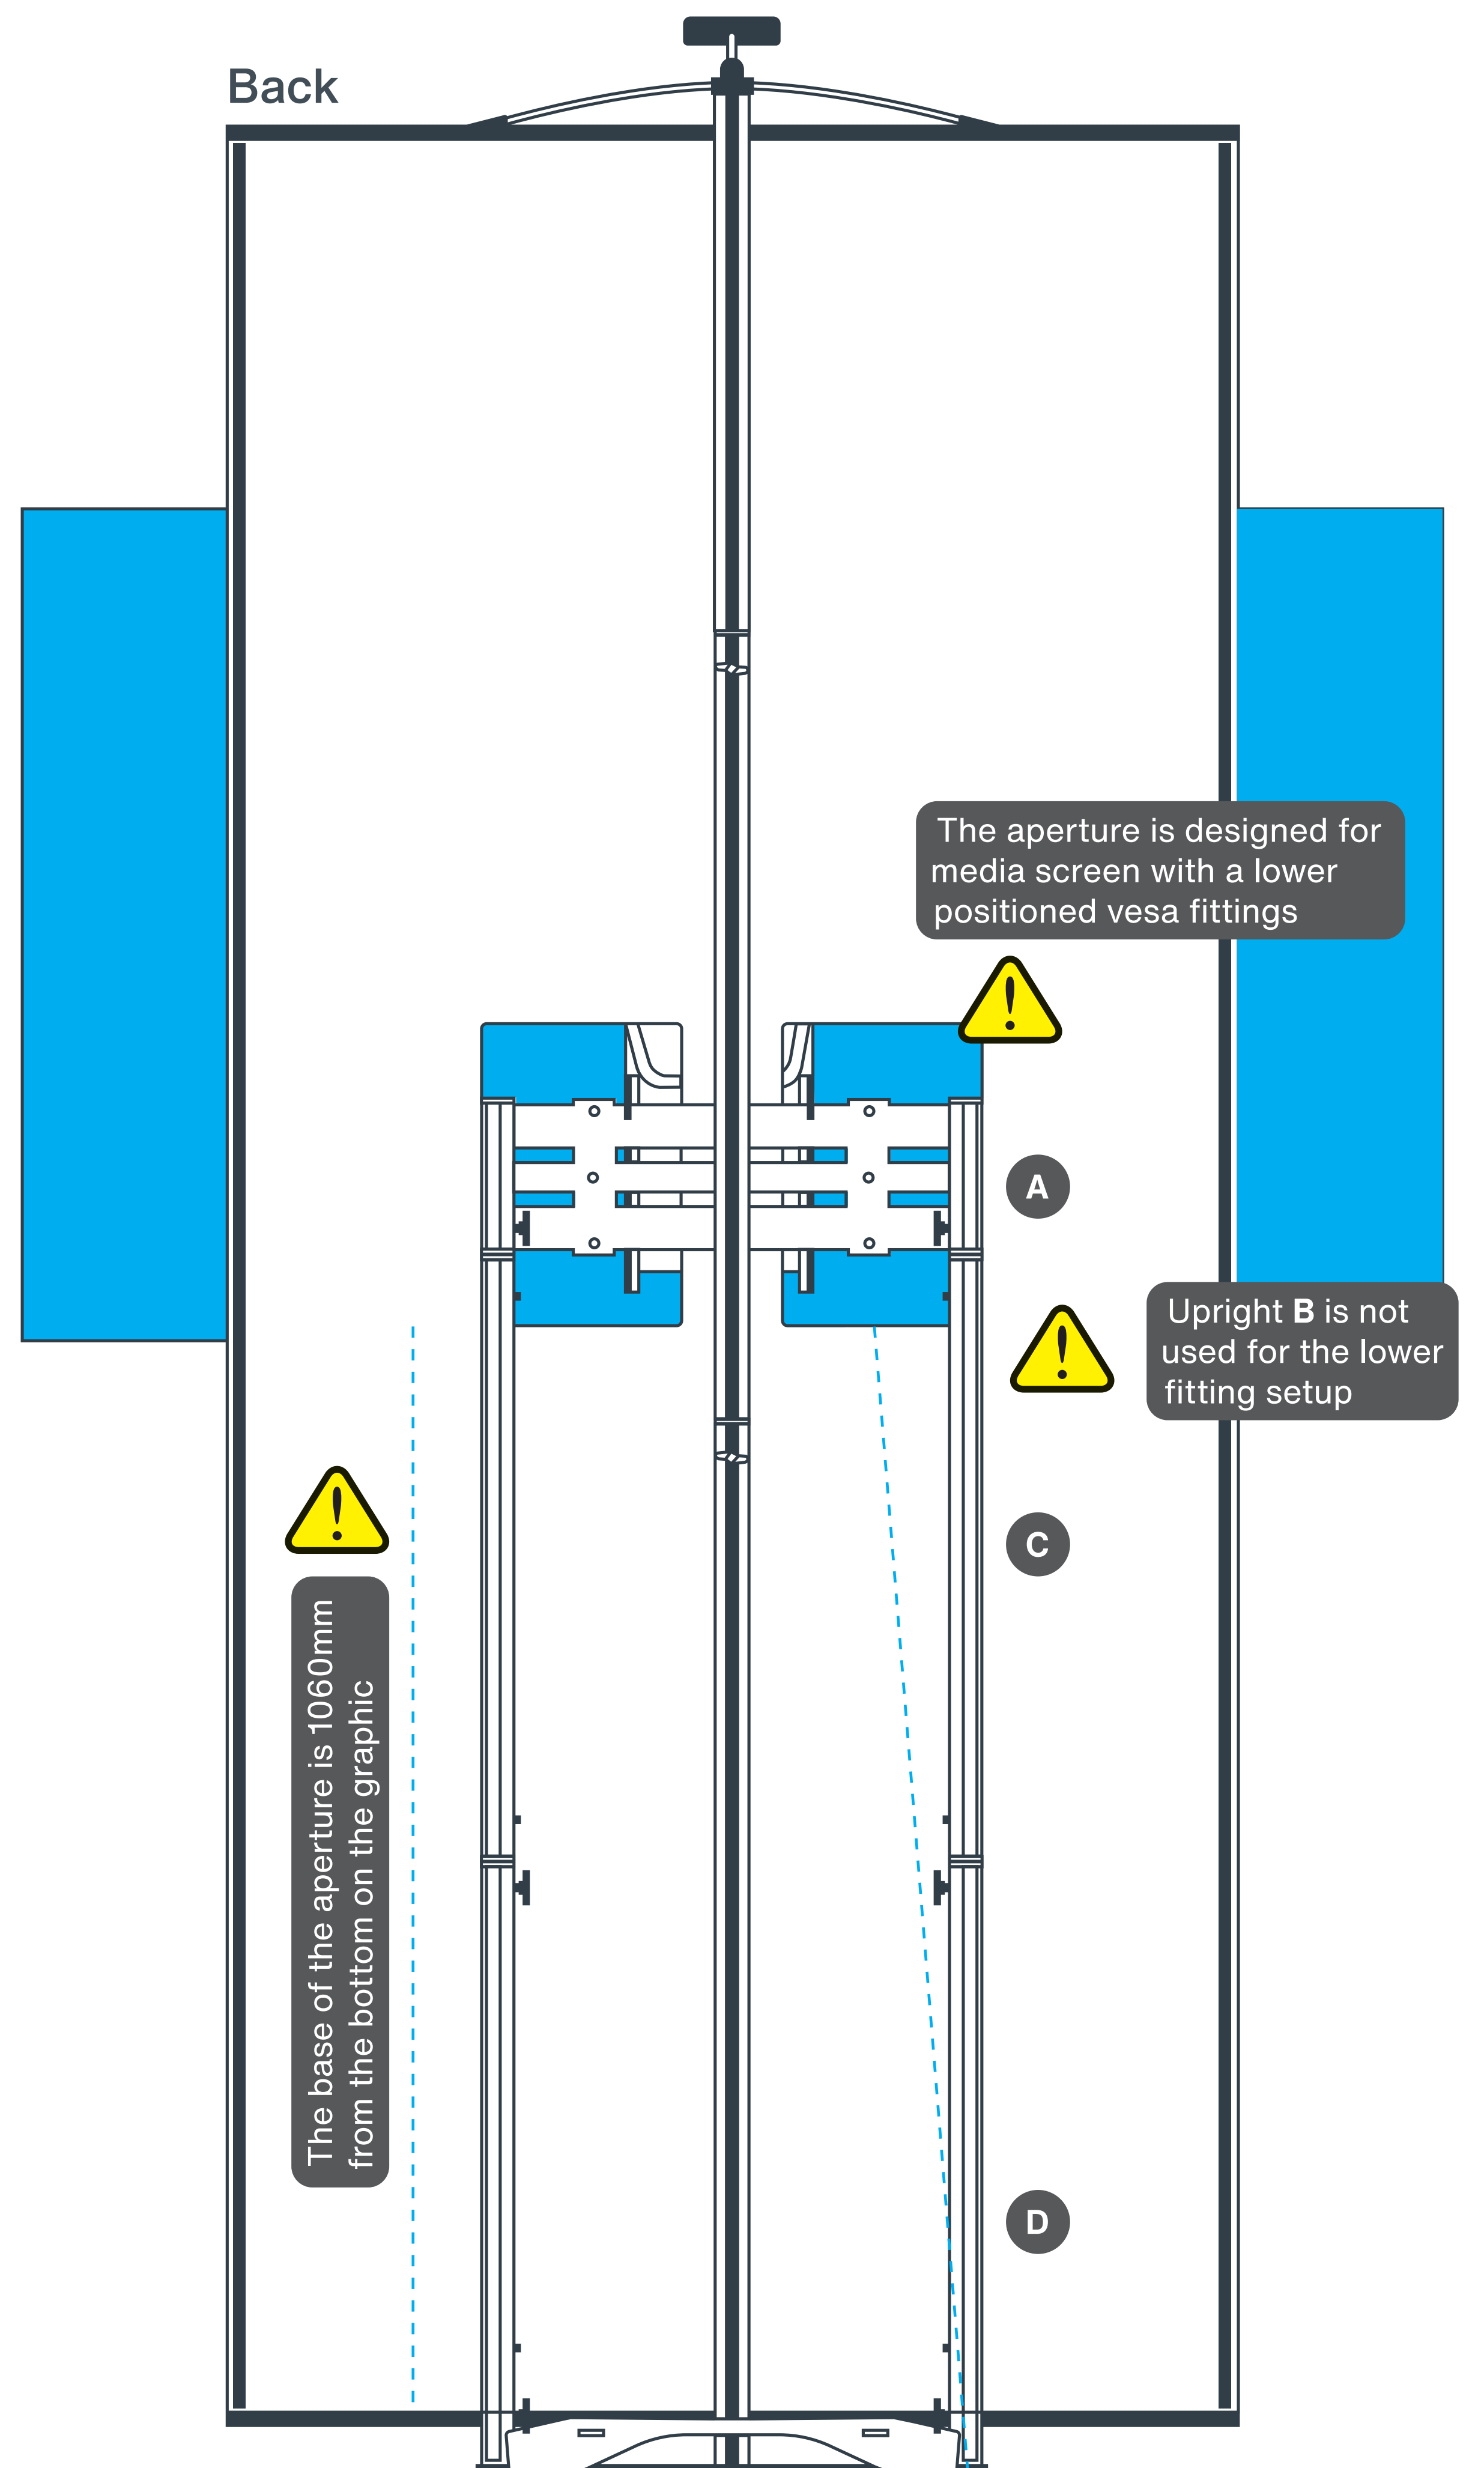

## Central Fitting - Single Graphic

Media Screen vesa fitting options

Central Fitting

Lower Fitting

## Lower Fitting - Single Graphic

Media Screen vesa fitting options

Central Fitting

Lower Fitting

Aperture Dimensions

## Central Fitting - Double Graphic

Media Screen vesa fitting positions

Central Fitting

Lower Fitting

Aperture Dimensions

Media Screen vesa fitting options

Central Fitting

Lower Fitting

Aperture Dimensions

twist2