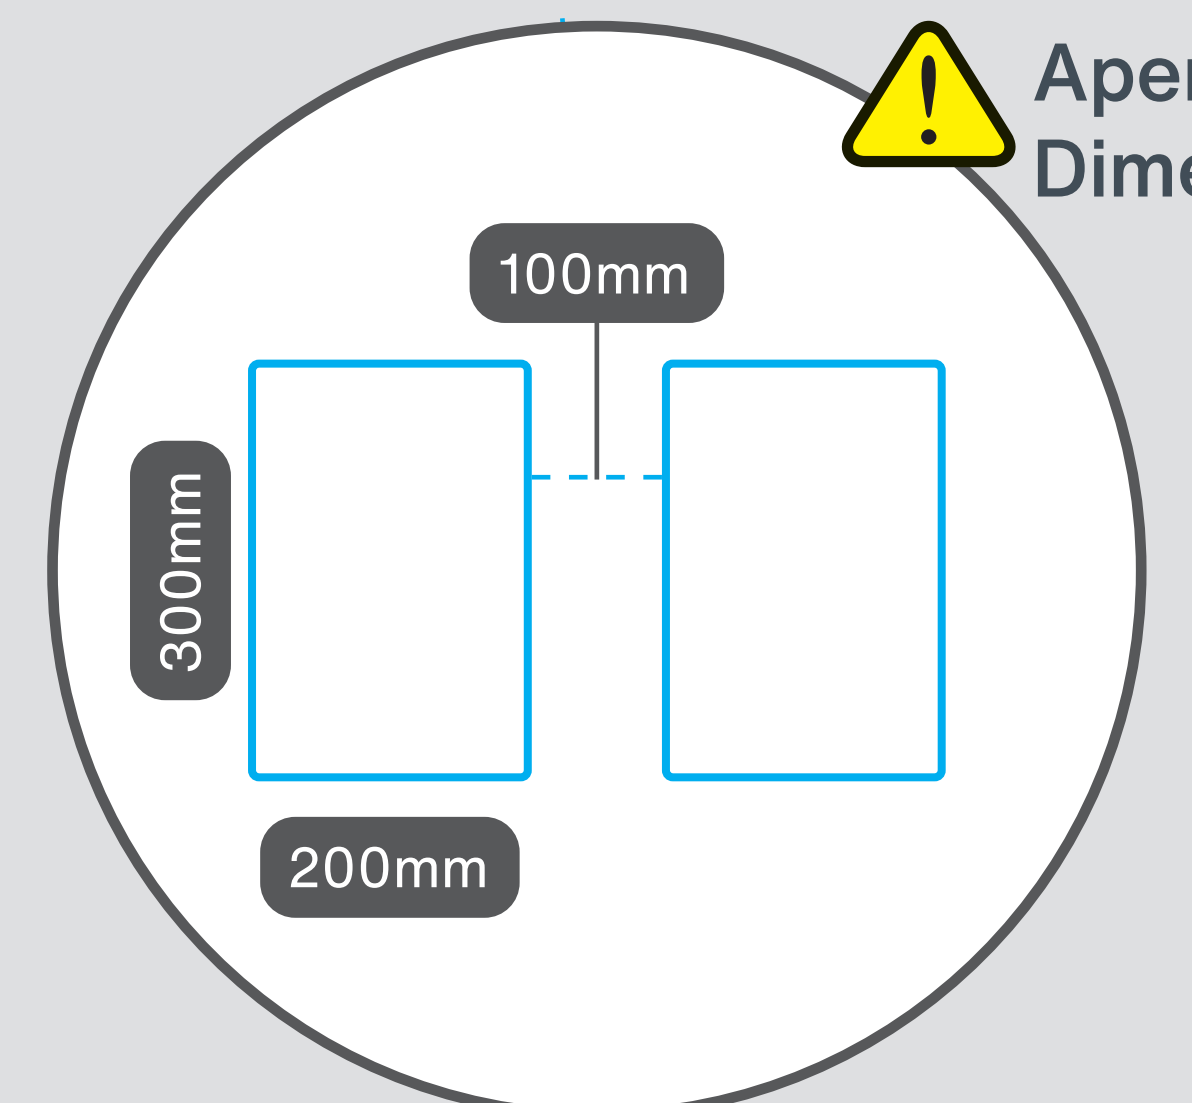

## Central Fitting - Single Graphic

Media Screen vesa fitting options

Central Fitting

Lower Fitting

## Lower Fitting - Single Graphic

Media Screen vesa fitting options

Central Fitting

Lower Fitting

Aperture Dimensions

## Central Fitting - Double Graphic

Media Screen vesa fitting positions

Central Fitting

Lower Fitting

Aperture Dimensions

Media Screen vesa fitting options

Central Fitting

Lower Fitting

Aperture Dimensions

twist2