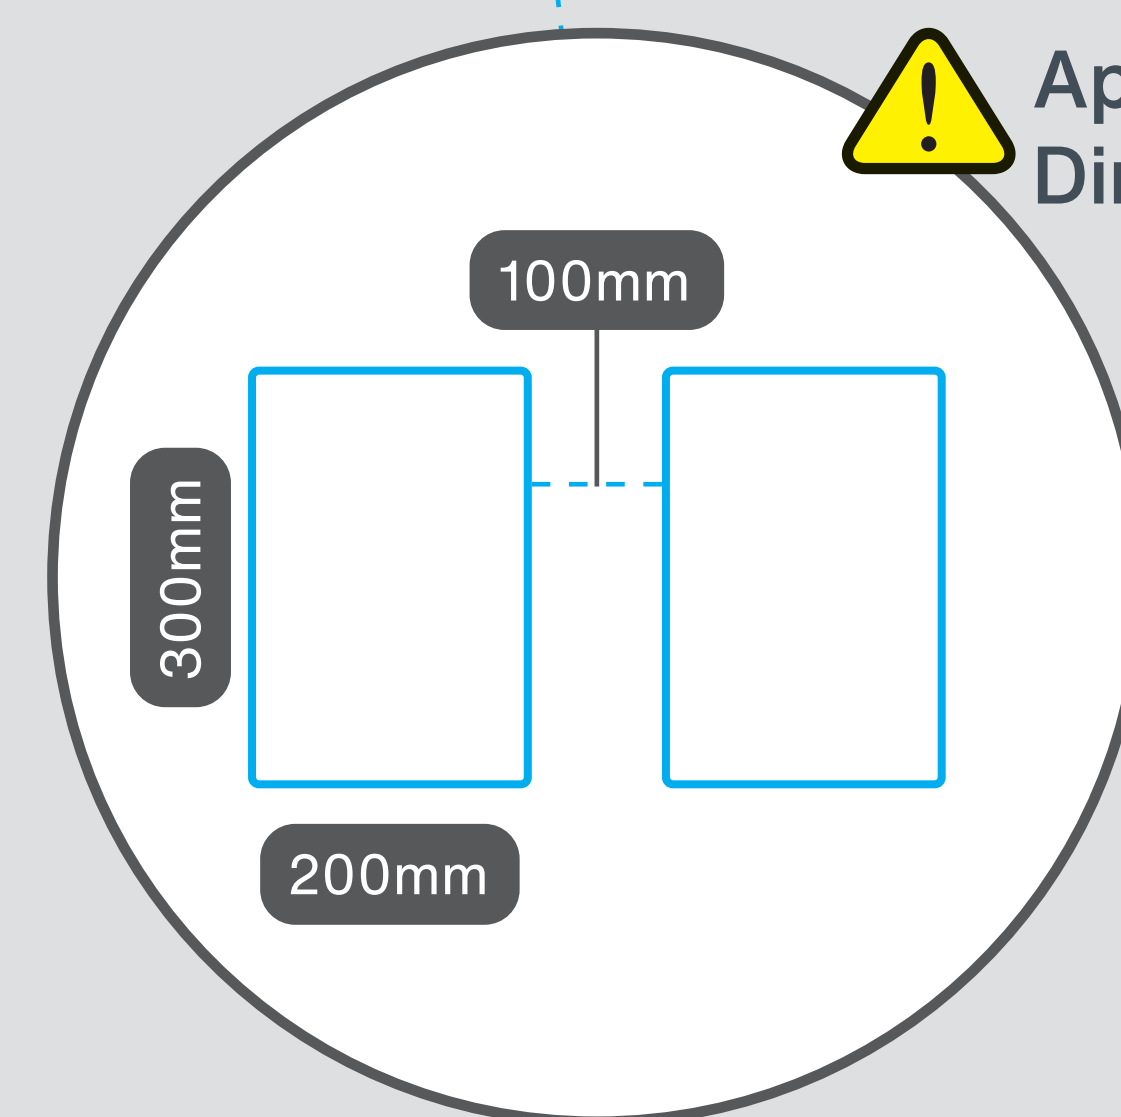

## Lower Fitting - Single Graphic

Media Screen vesa fitting options

Central Fitting

Lower Fitting

Aperture Dimensions

## Central Fitting - Double Graphic

Media Screen vesa fitting positions

Central Fitting

Lower Fitting

Aperture Dimensions

Media Screen vesa fitting options

Central Fitting

Lower Fitting

Aperture Dimensions

twist2