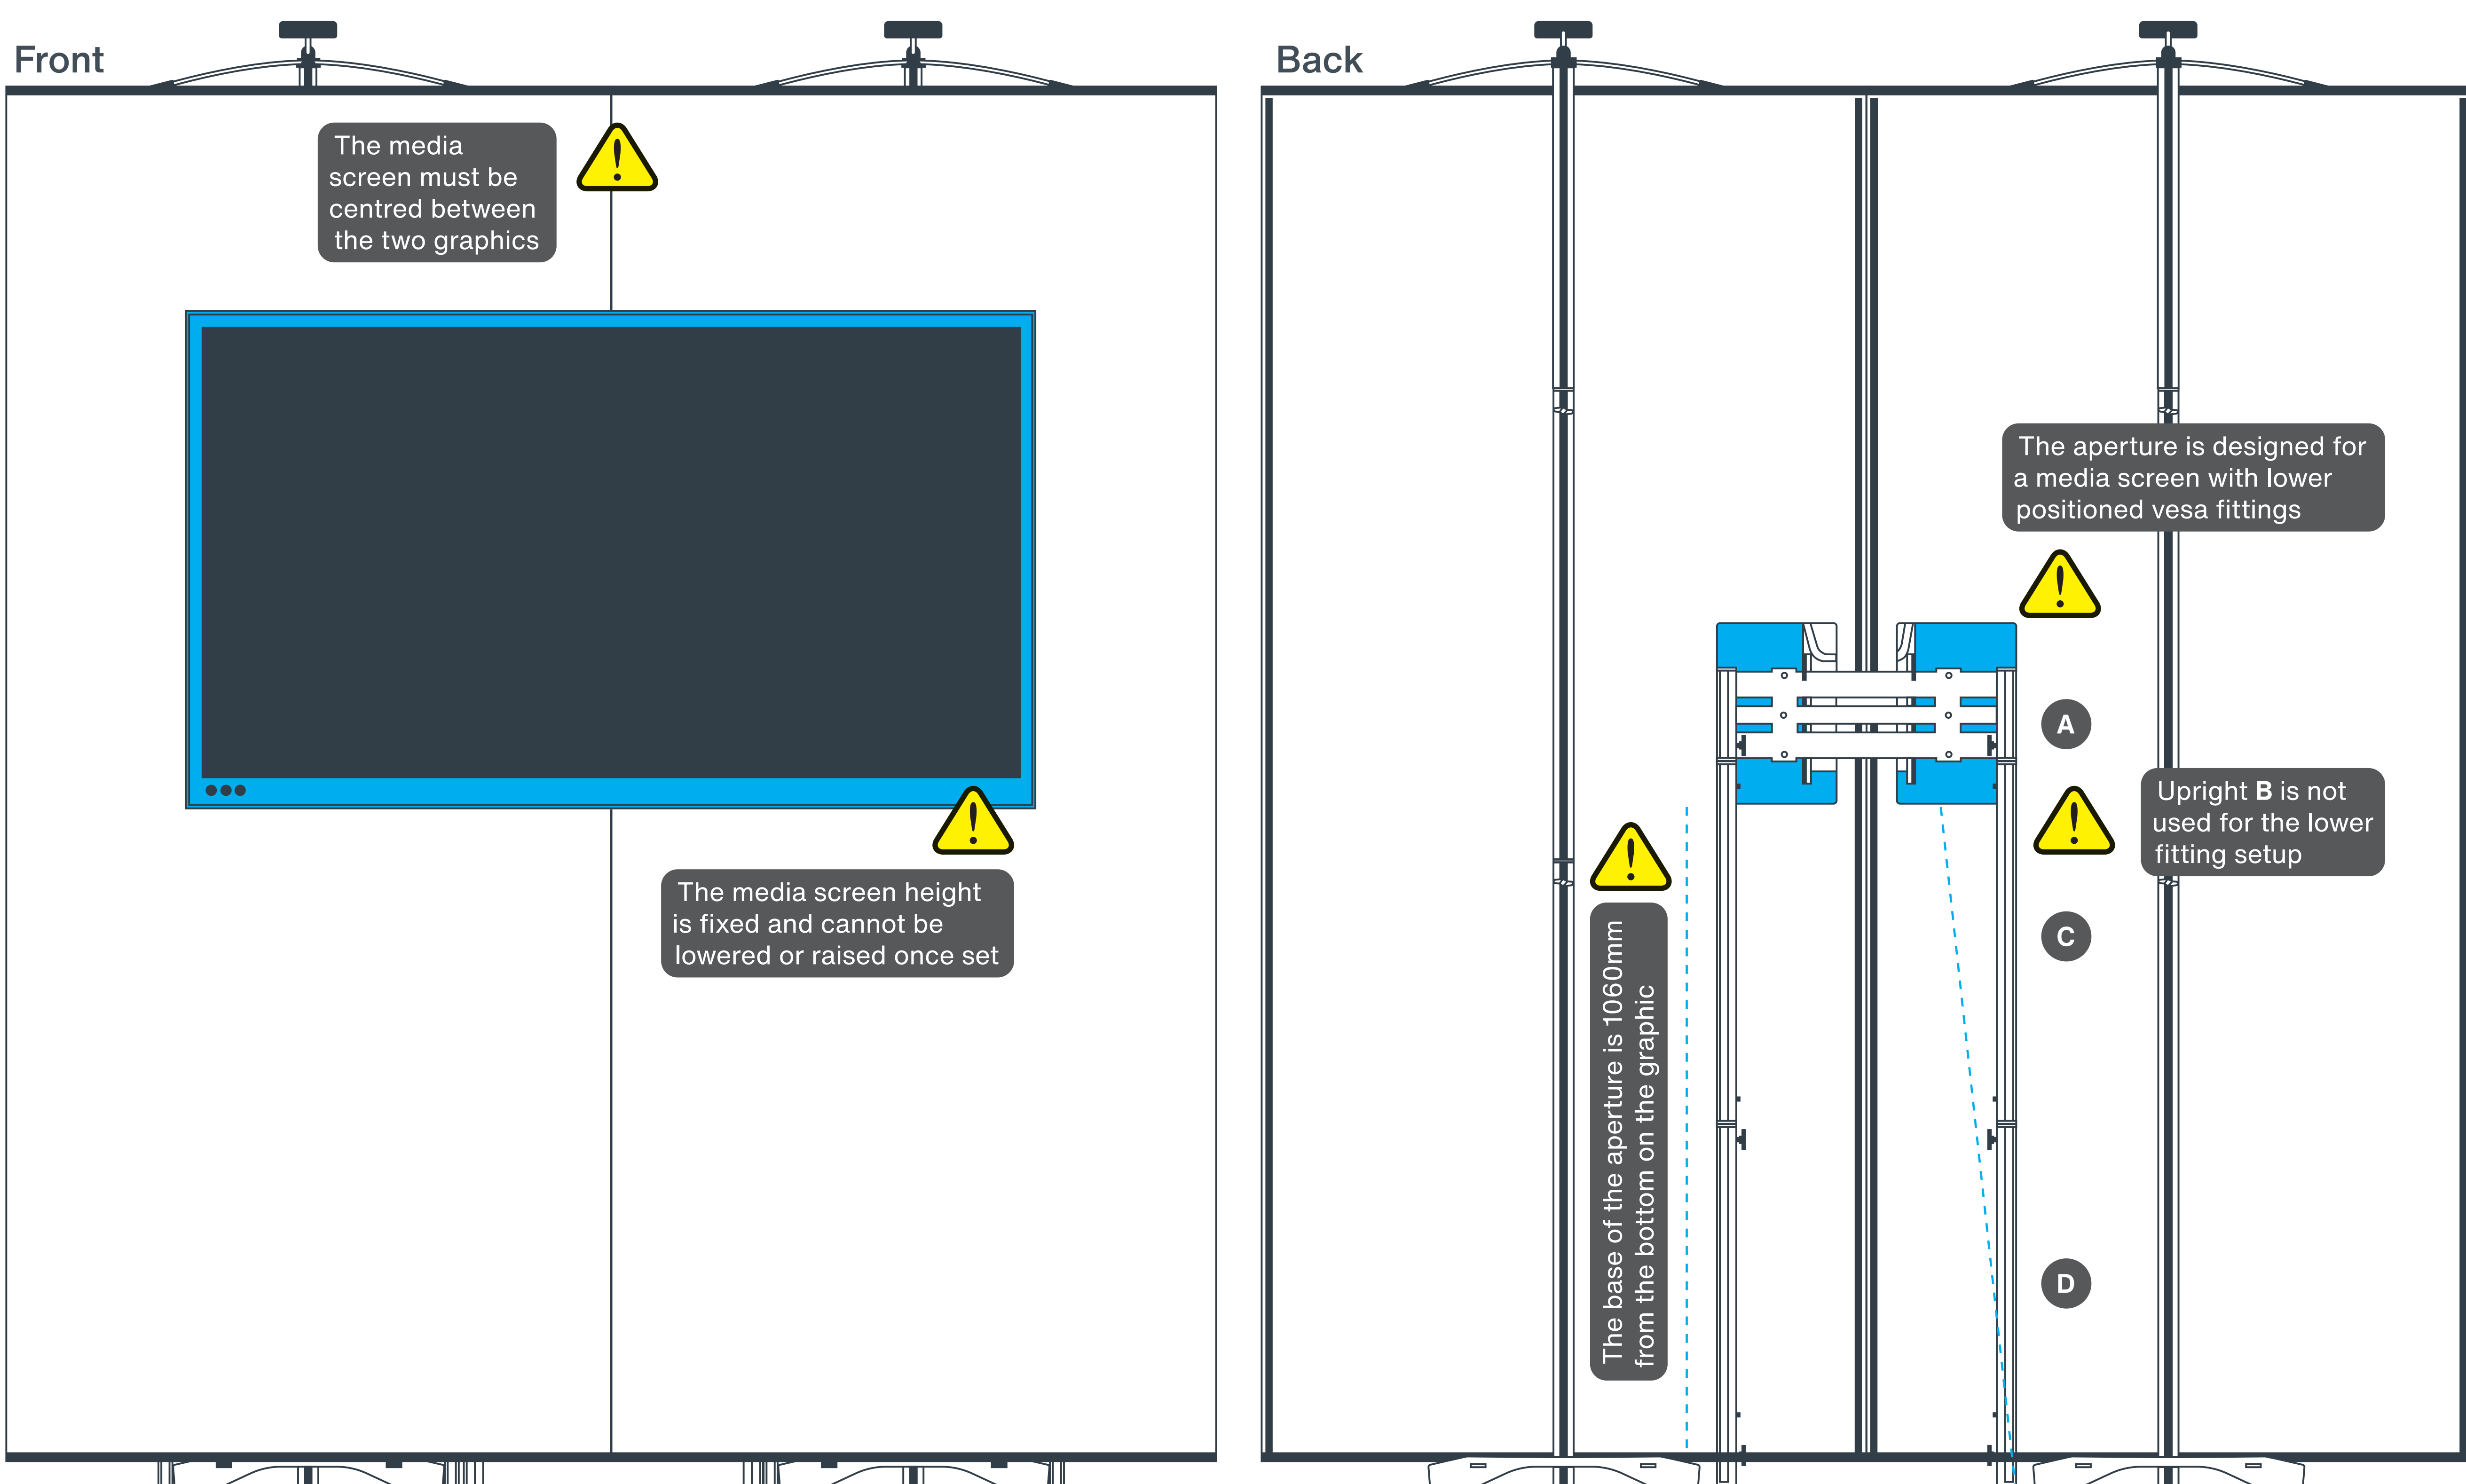

## Lower Fitting - Single Graphic

Media Screen vesa fitting options

Central Fitting

Lower Fitting

Aperture Dimensions

## Central Fitting - Double Graphic

Media Screen vesa fitting positions

Central Fitting

Lower Fitting

Aperture Dimensions

Media Screen vesa fitting options

Central Fitting

Lower Fitting

Aperture Dimensions

twist2