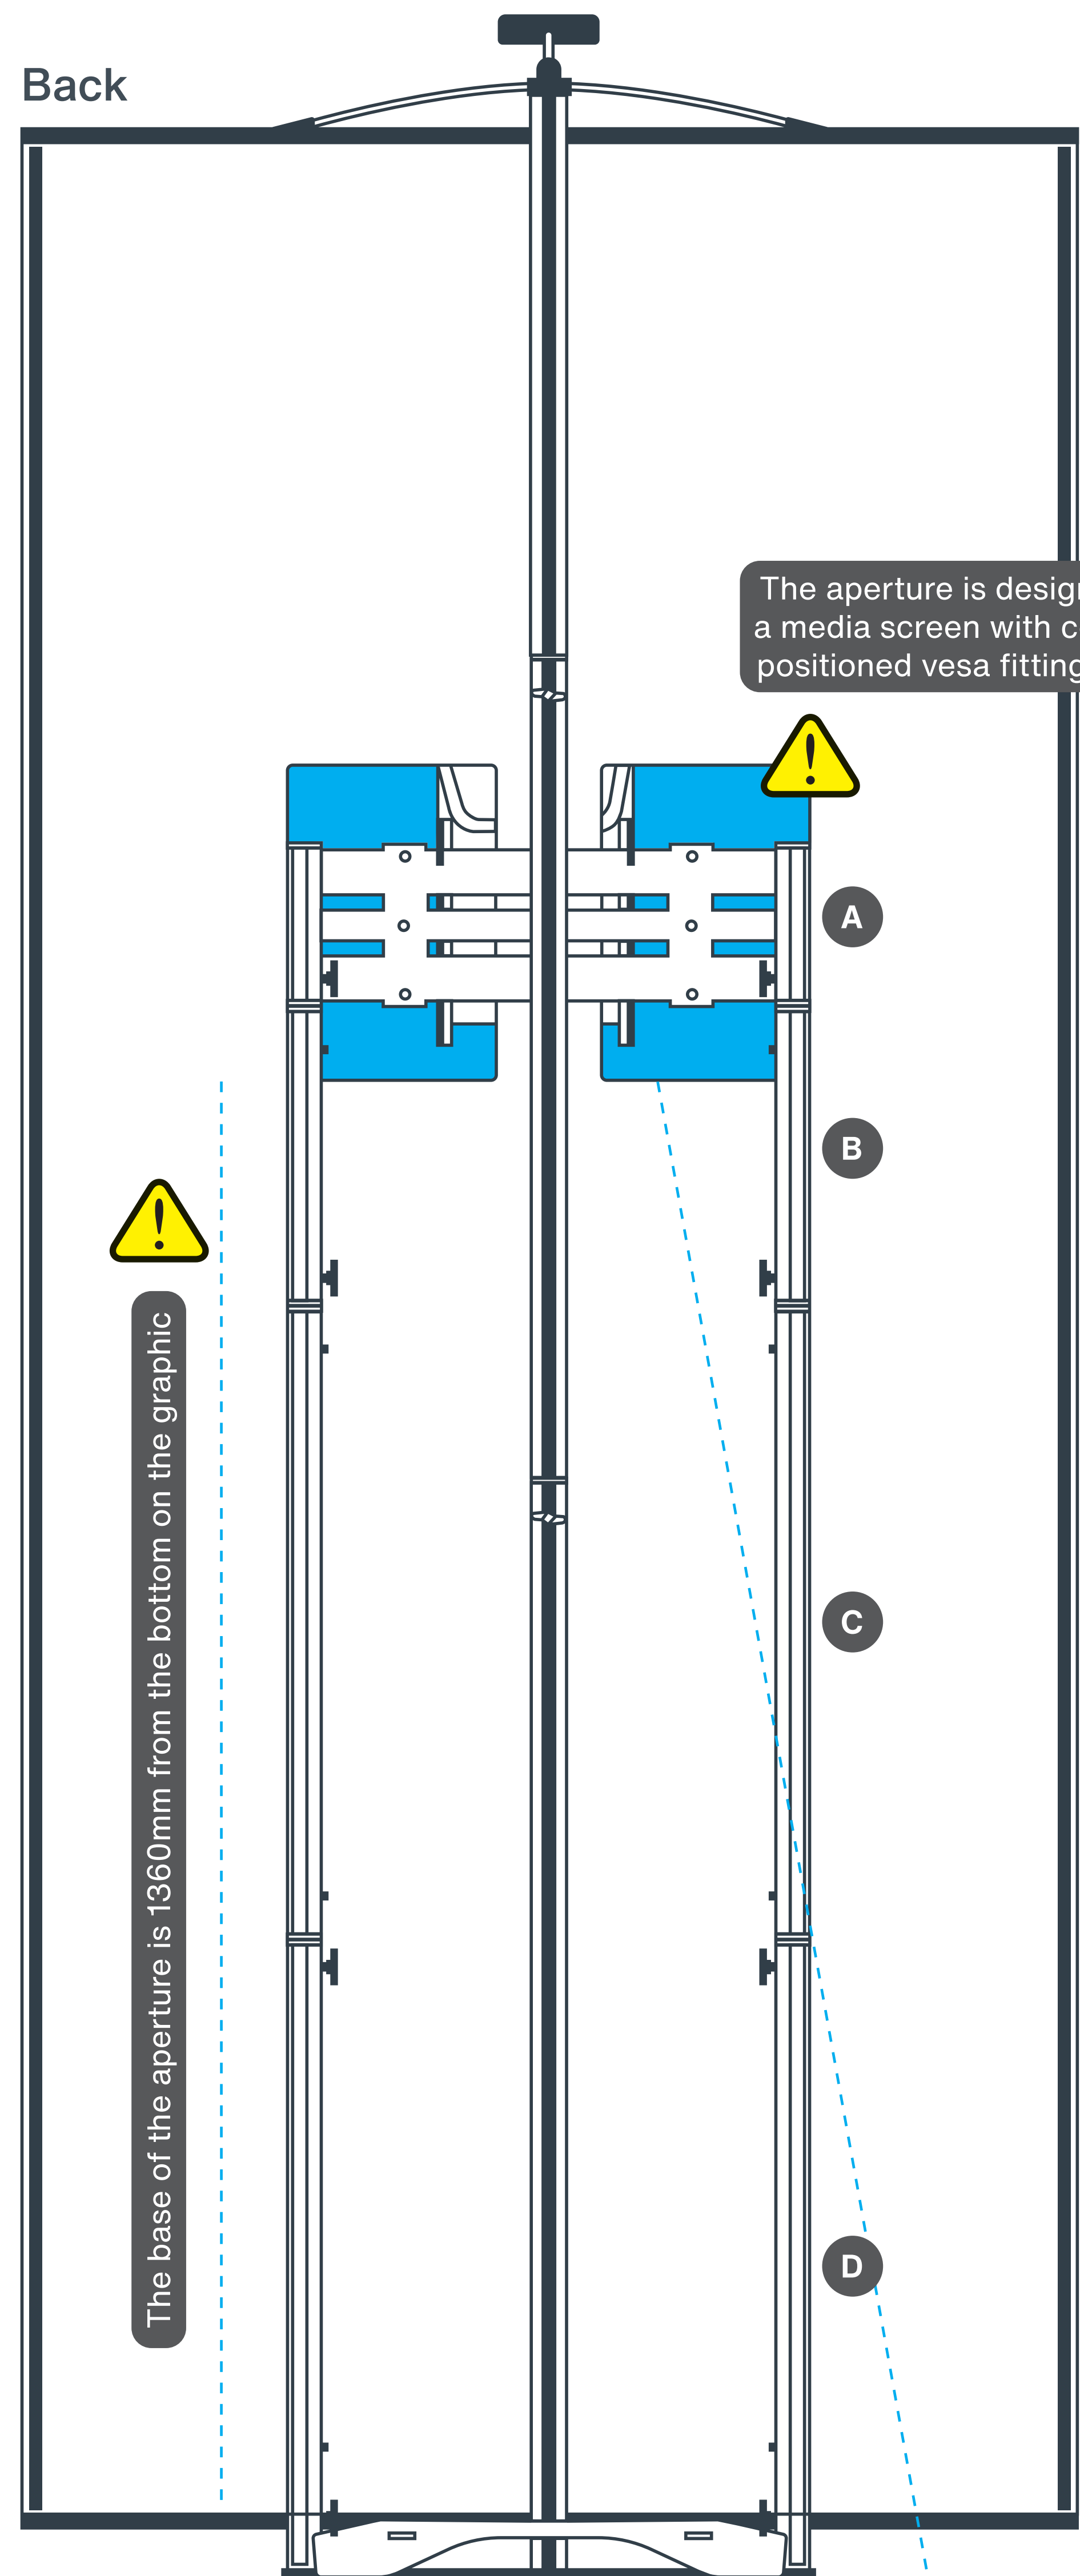

## Central Fitting - Single Graphic

Media Screen vesa fitting options

Central Fitting

Lower Fitting

## Lower Fitting - Single Graphic

Media Screen vesa fitting options

Central Fitting

Lower Fitting

Aperture Dimensions

## Central Fitting - Double Graphic

Media Screen vesa fitting positions

Central Fitting

Lower Fitting

Aperture Dimensions

Media Screen vesa fitting options

Central Fitting

Lower Fitting

Aperture Dimensions

twist2