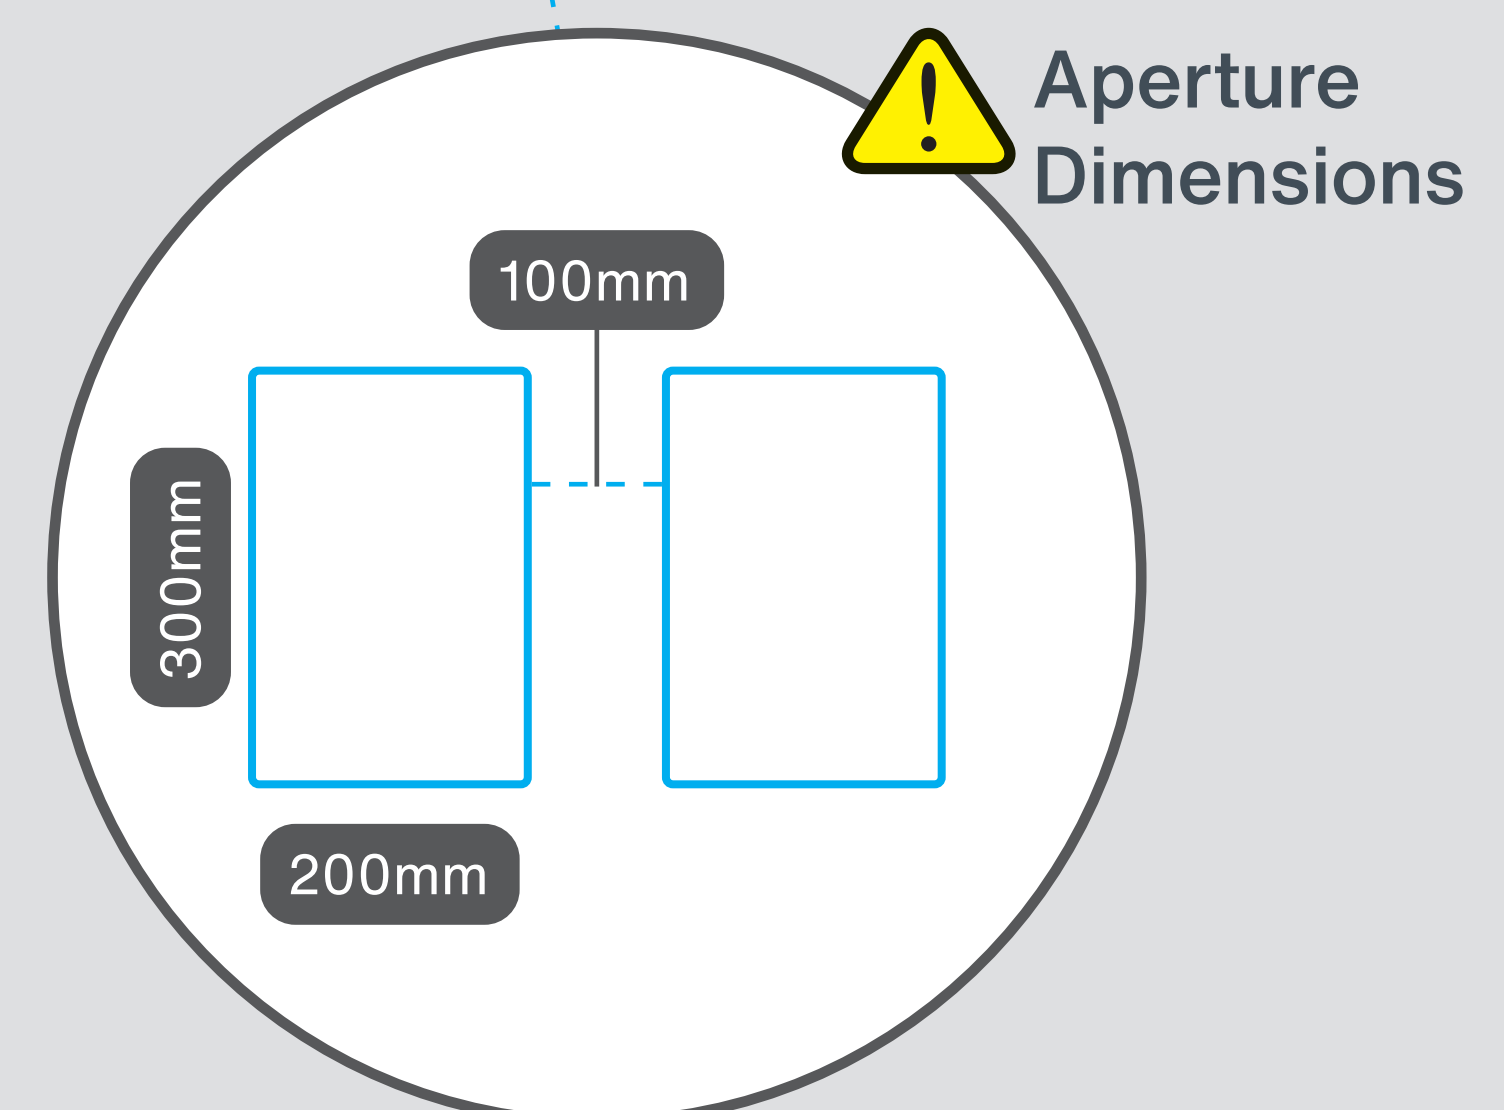

## Central Fitting - Single Graphic

Media Screen vesa fitting options

Central Fitting

Lower Fitting

## Lower Fitting - Single Graphic

Media Screen vesa fitting options

Central Fitting

Lower Fitting

Aperture Dimensions

## Central Fitting - Double Graphic

Media Screen vesa fitting positions

Central Fitting

Lower Fitting

Aperture Dimensions

Media Screen vesa fitting options

Central Fitting

Lower Fitting

Aperture Dimensions

twist2