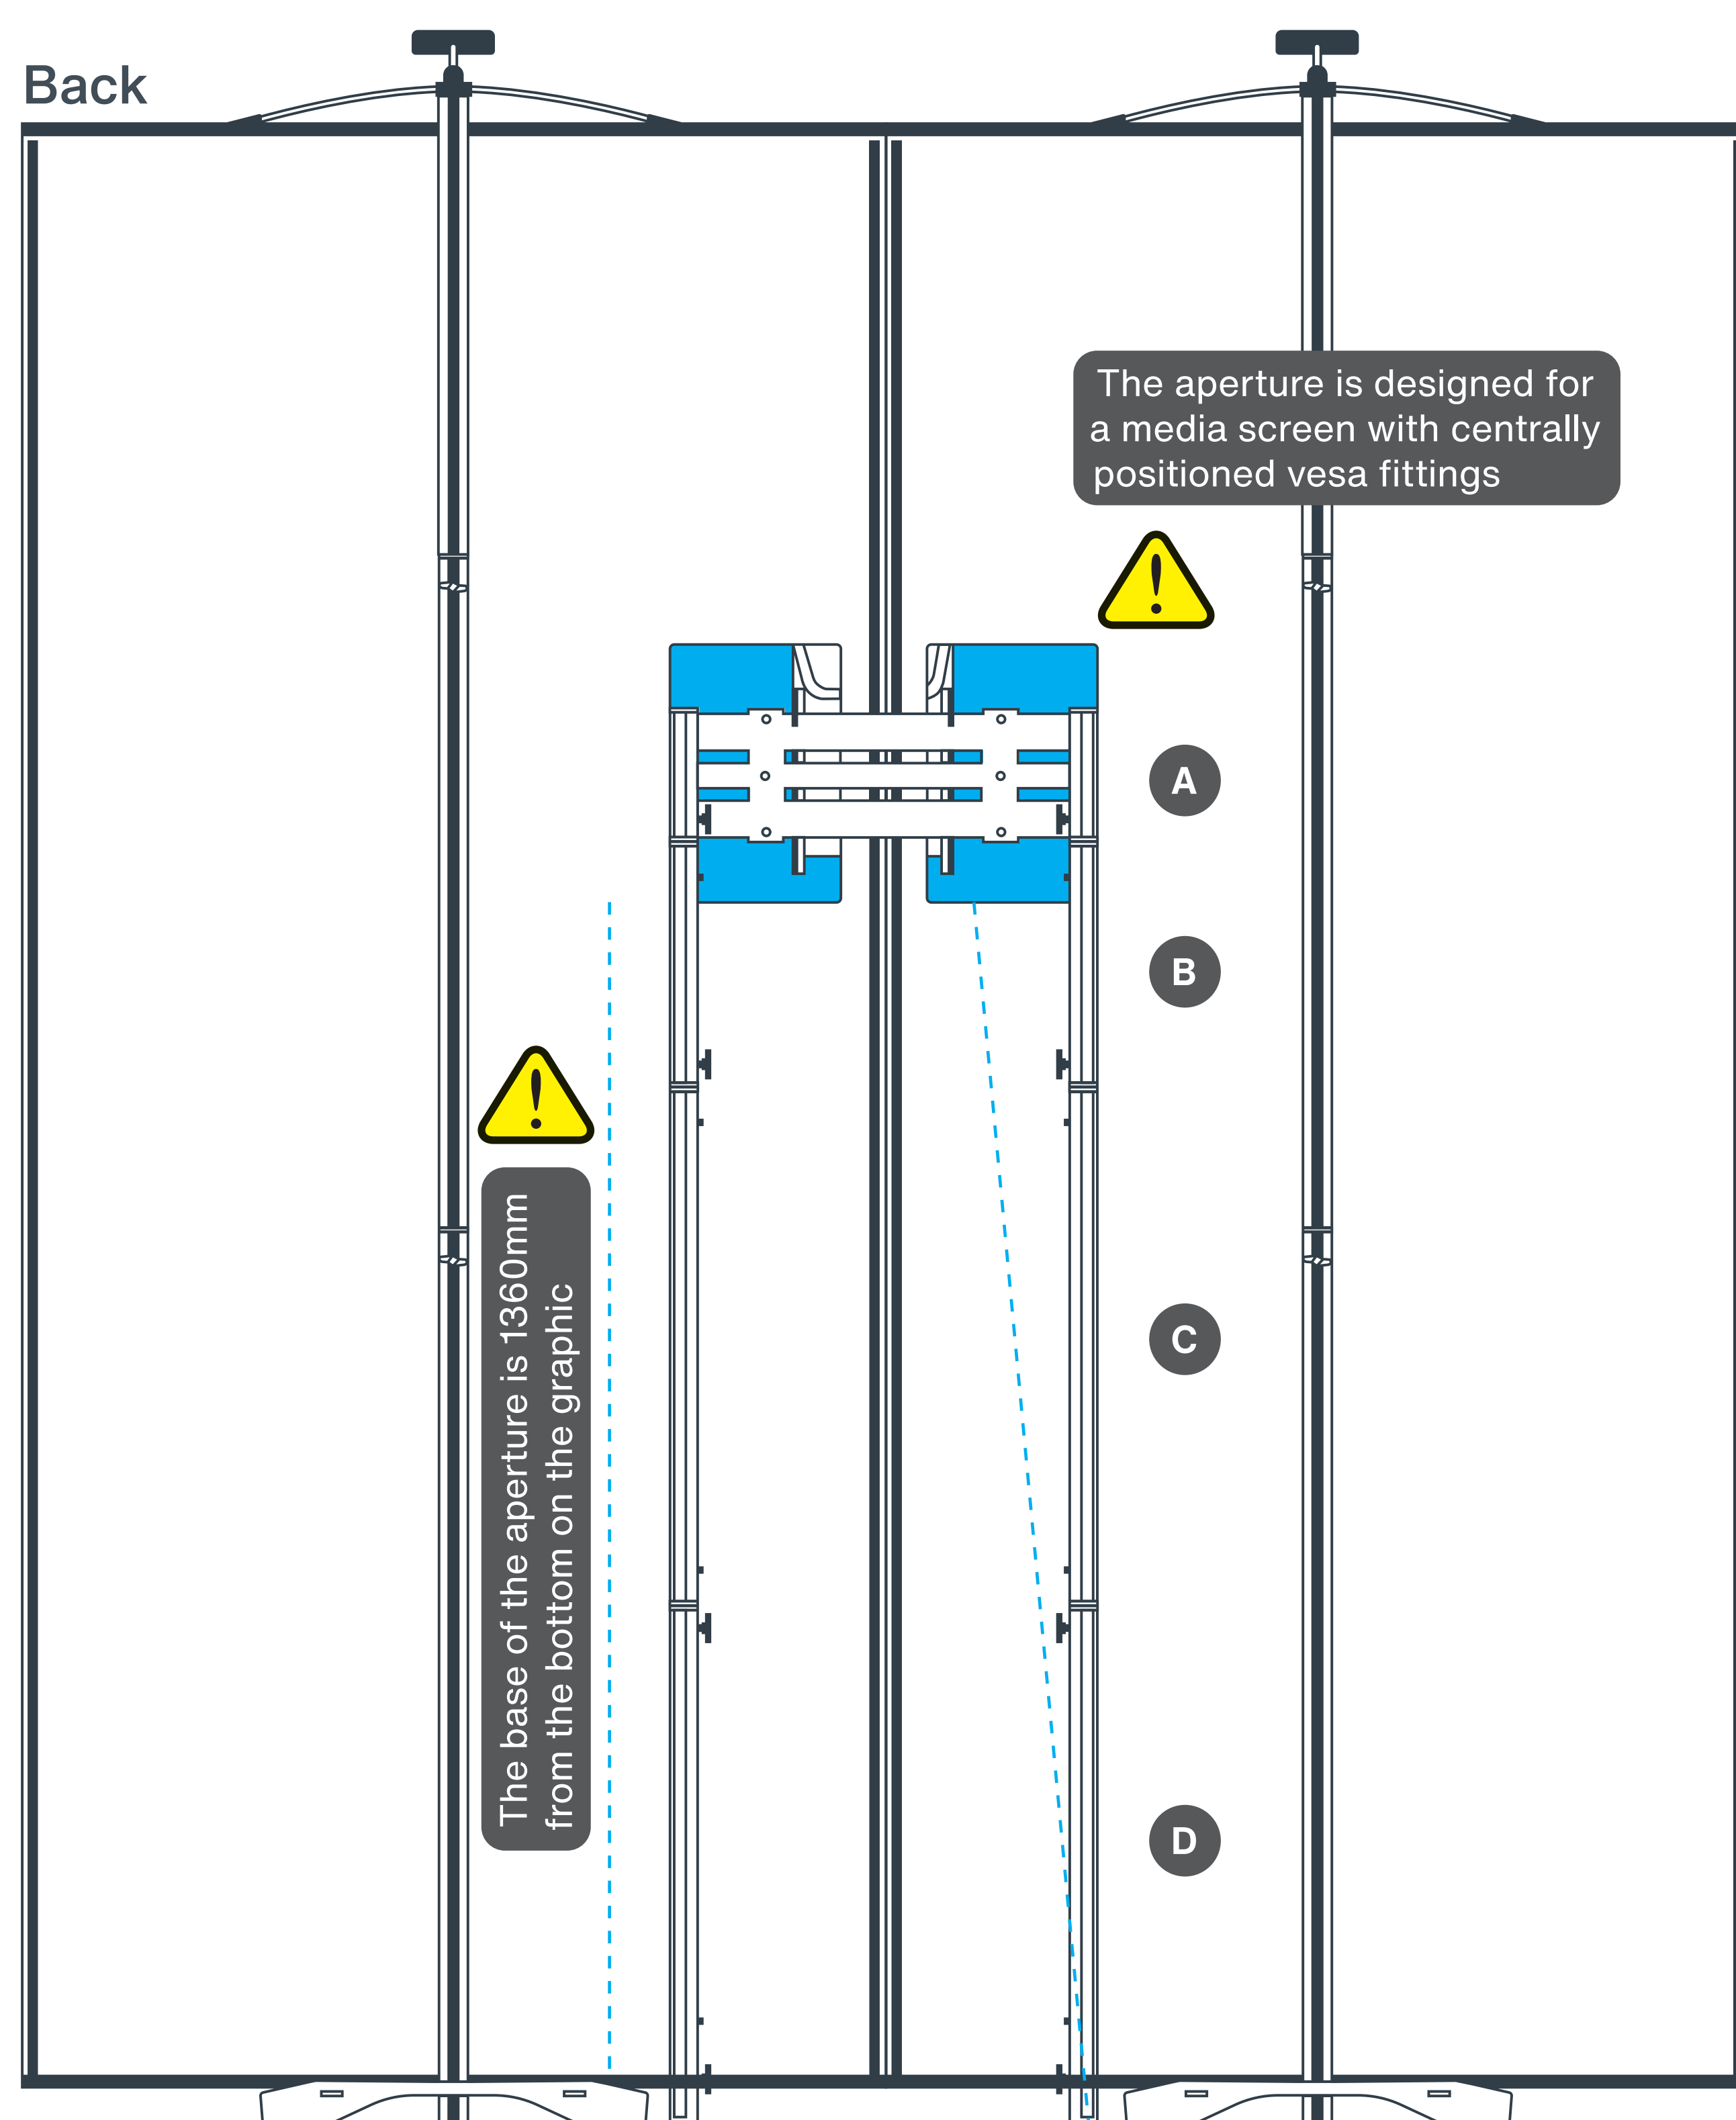

## Central Fitting - Single Graphic

Media Screen vesa fitting options

Central Fitting

Lower Fitting

## Lower Fitting - Single Graphic

Media Screen vesa fitting options

Central Fitting

Lower Fitting

Aperture Dimensions

## Central Fitting - Double Graphic

Media Screen vesa fitting positions

Central Fitting

Lower Fitting

Aperture Dimensions

Media Screen vesa fitting options

Central Fitting

Lower Fitting

Aperture Dimensions

twist2