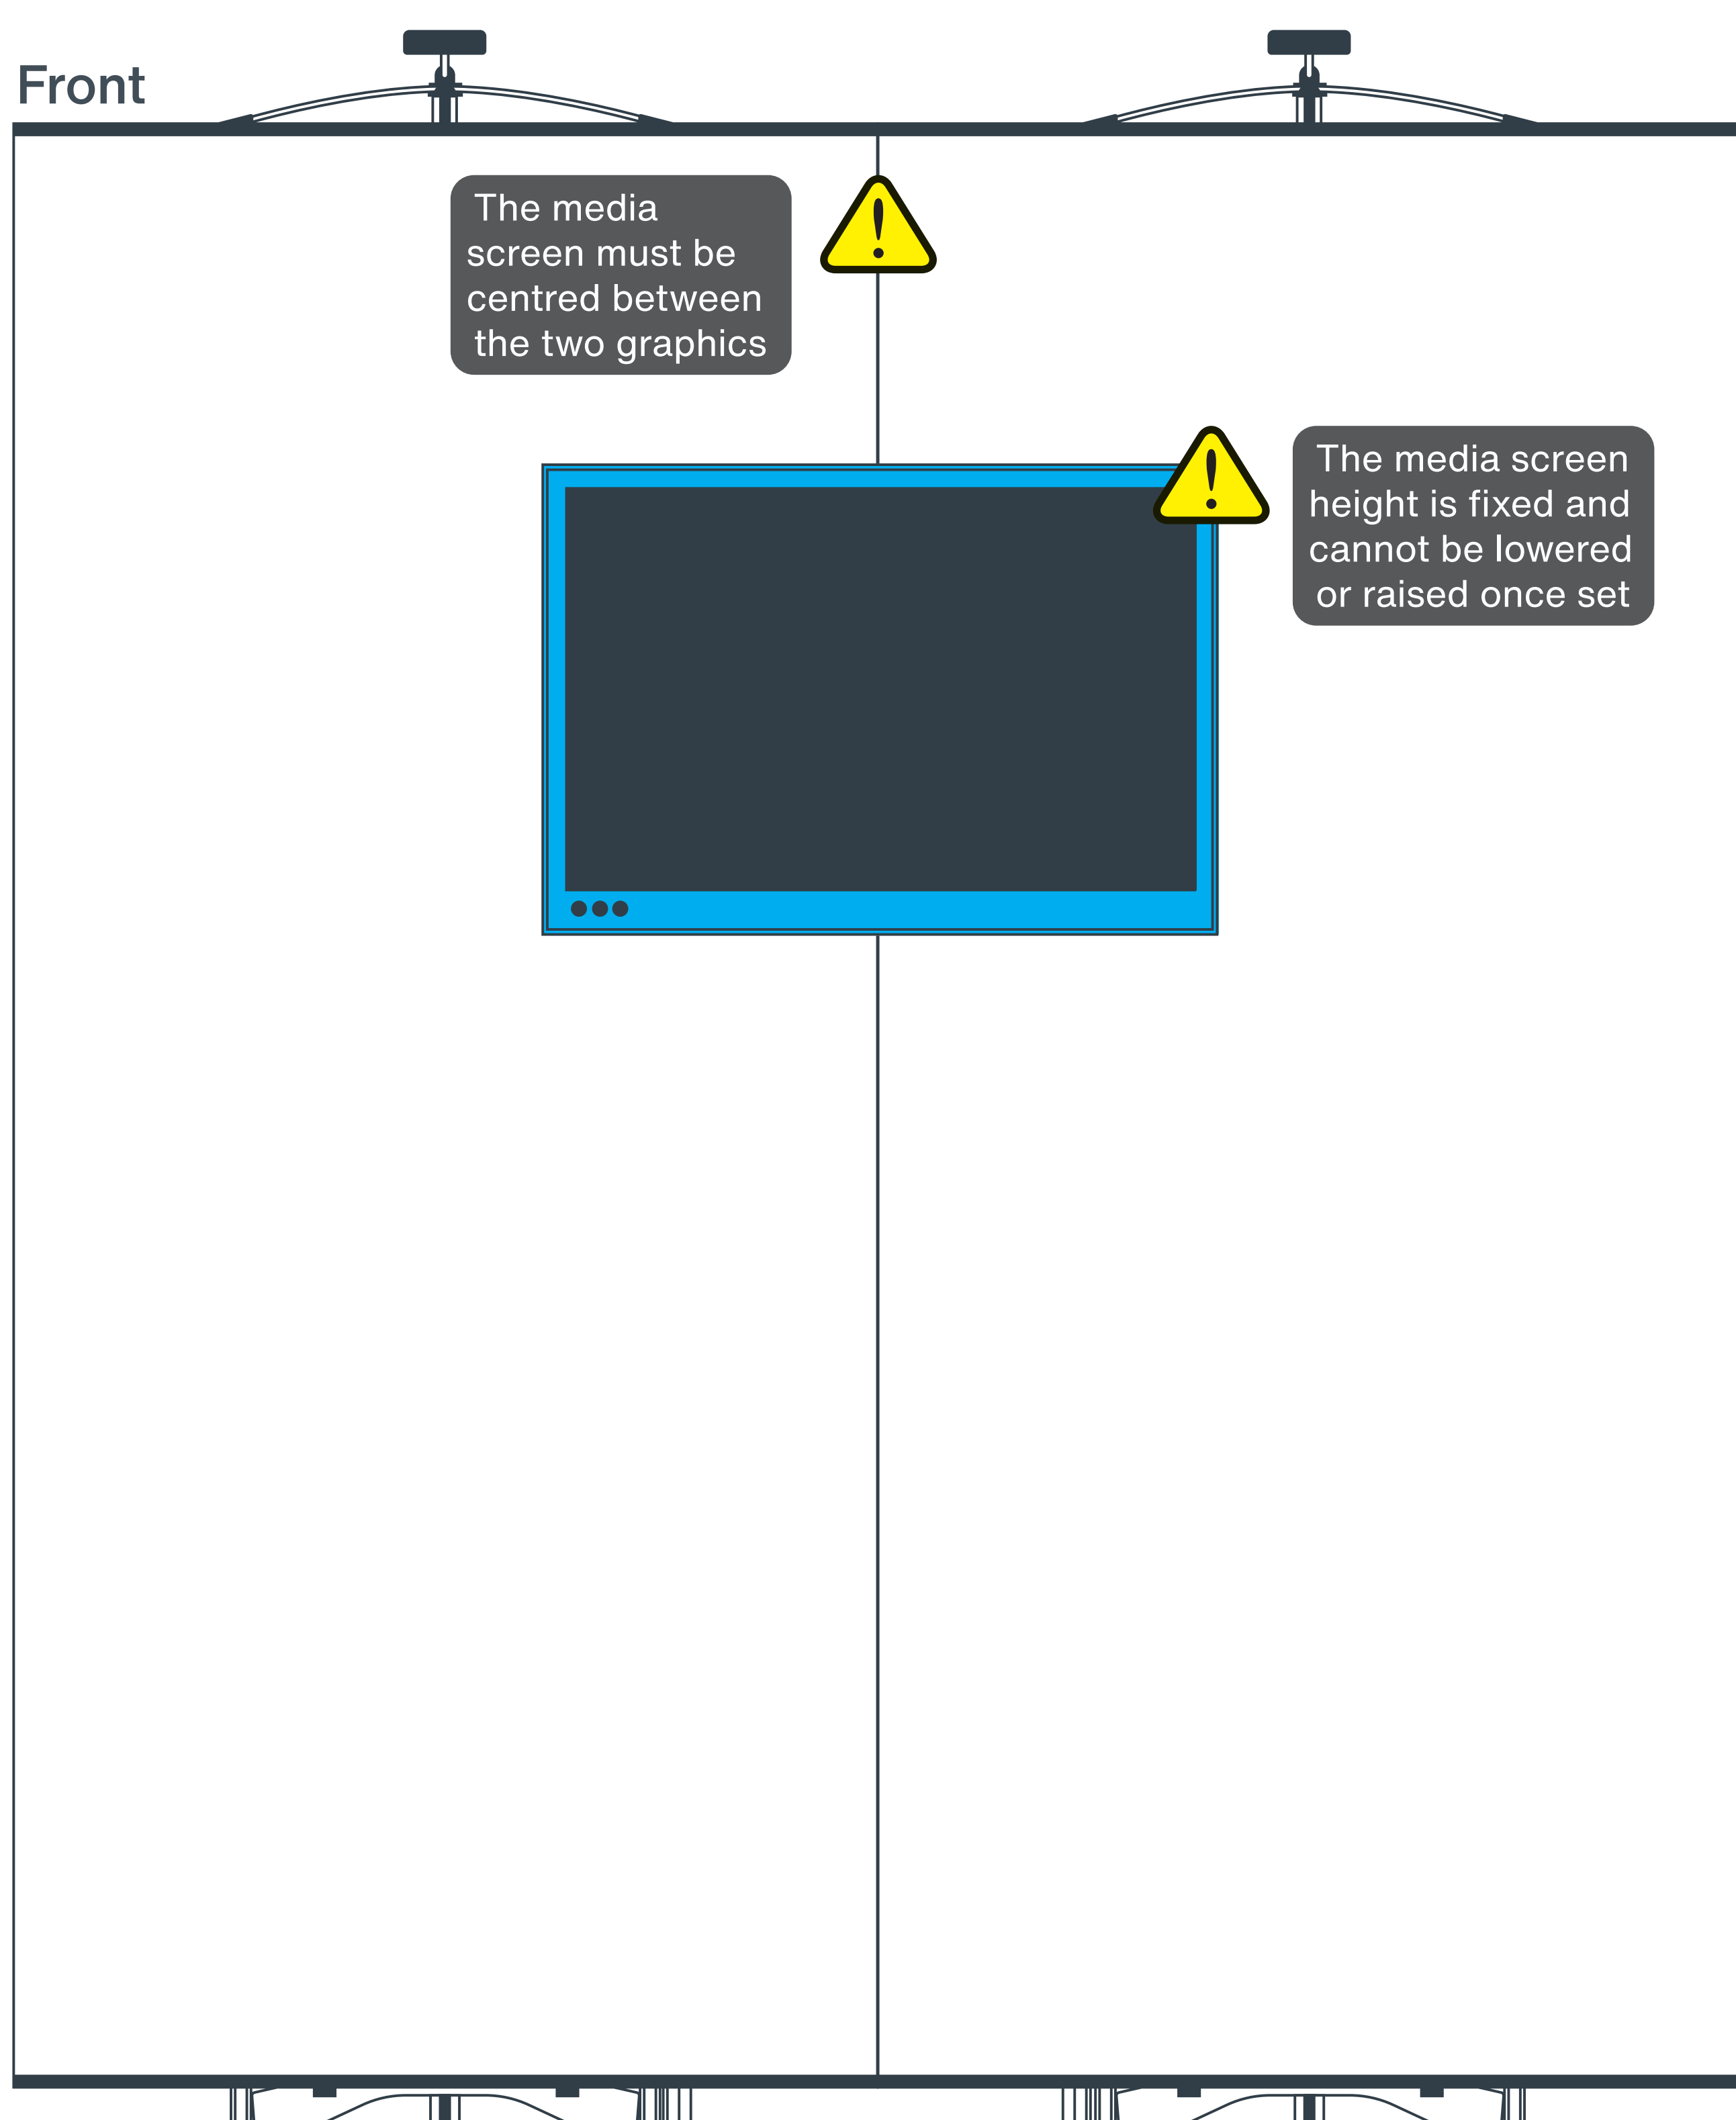

## Central Fitting - Single Graphic

Media Screen vesa fitting options

Central Fitting

Lower Fitting

## Lower Fitting - Single Graphic

Media Screen vesa fitting options

Central Fitting

Lower Fitting

Aperture Dimensions

## Central Fitting - Double Graphic

Media Screen vesa fitting positions

Central Fitting

Lower Fitting

Aperture Dimensions

Media Screen vesa fitting options

Central Fitting

Lower Fitting